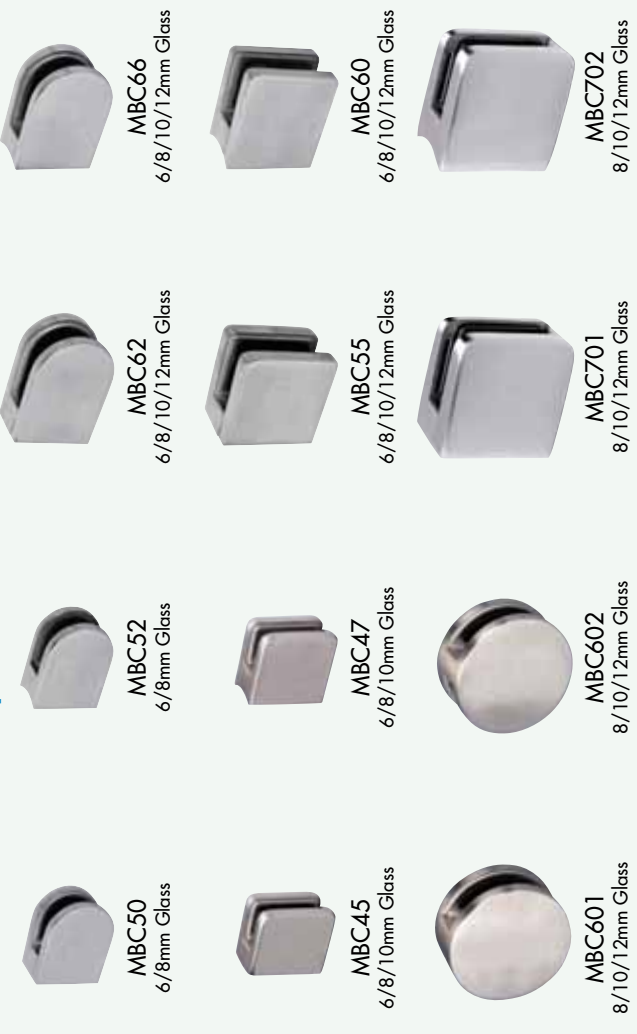

# Glass Anchors, Handrail & Spider Fittings

MB50/S/6

MS50/S/6

444/2

444/2/1

GSBH-50x30

MB50/R/T30

444/4

444/4/2

14.01.55.048.12

HB50/R/90°

443/2/HR

444/2/1/HR

Some available in various other Sizes, Finishes and Styles  
Images not to scale

# Balustrade Clamps

MBC50  
6/8mm Glass

MBC52  
6/8mm Glass

MBC62  
6/8/10/12mm Glass

MBC66  
6/8/10/12mm Glass

MBC45  
6/8/10mm Glass

MBC47  
6/8/10mm Glass

MBC55  
6/8/10/12mm Glass