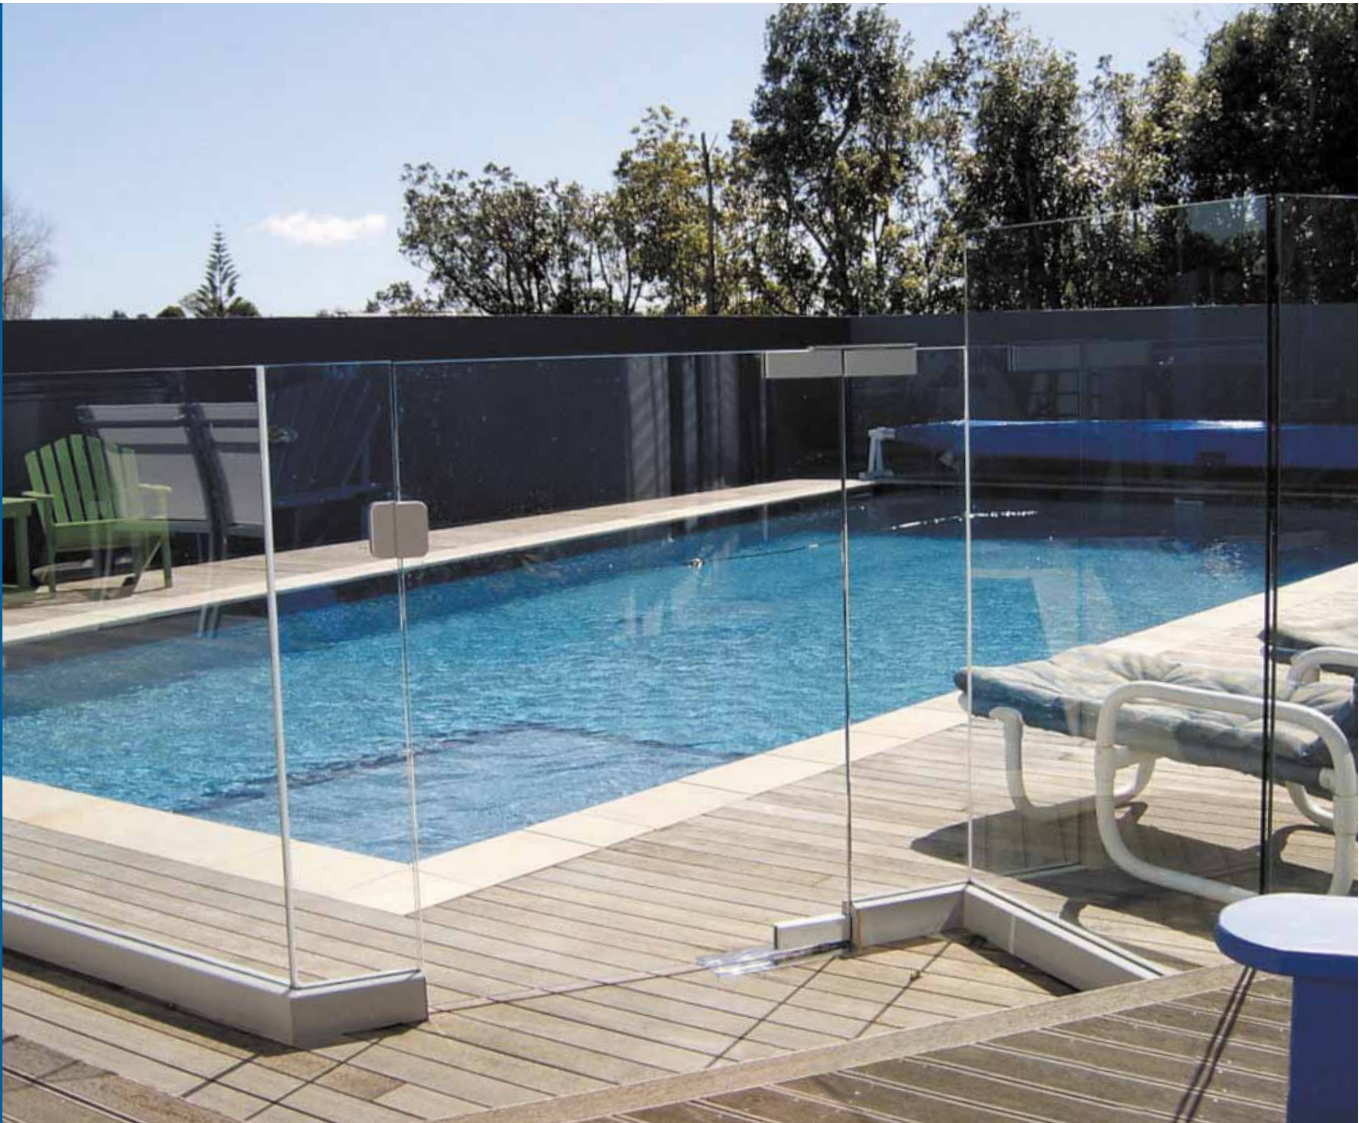

# Frameless Glass Balustrade

# SPIGOT FIX FRAMELESS GLASS BALUSTRADE

# Pool Gate Hardware

**PGL**  
Glass to Glass Latch

**PWA-1**  
Glass to Wall / Post Pivot

**PWA-2**  
Glass to Wall / Post Pivot  
Also available for Ø50 Round Post

**PGL-P**  
Glass to Wall / Post Latch