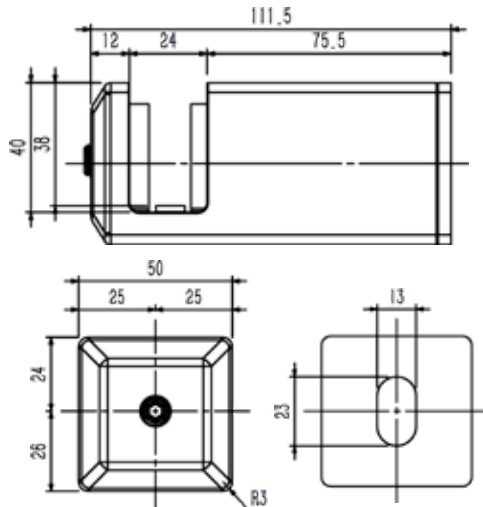

50JBC

FRAMELESS GLASS BALUSTRADE & POOL FENCE HARDWARE

Product Image

Dimensions

DETAILS

Modern Juliet Balcony Clamp

- Suitable for 12-17.52mm toughened glass including Ultraview Pool Fence Panels
- Friction fit (No holes required in glass)