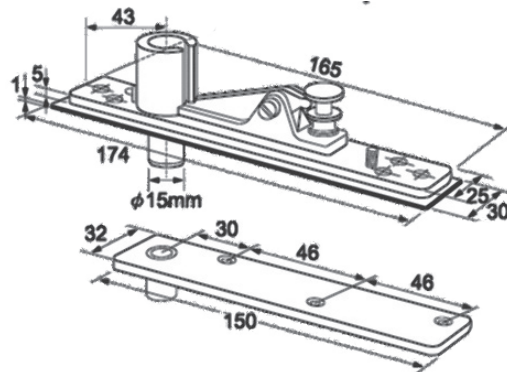

Product Image

Dimensions

### Wind Down Top Pivot Set

- Adjustable top centre with Ø15mm pin

## FINISHES

- Satin Cover Plate

Base material: Aluminium & Steel