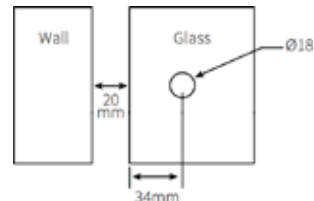

Product Image

Dimensions

Glass Preparation

DETAILS

Round Balustrade Bracket

- Suitable for 10 & 12mm glass
- Wall Mounted

FINISHES

- Polished
- Satin