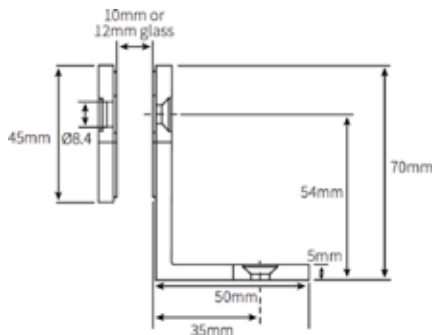

Product Image

Dimensions

Glass Preparation

DETAILS

Round Balustrade Bracket

- Suitable for 10 & 12mm glass
- Wall Mounted

FINISHES

- Polished
- Satin

Base Material: 316 Stainless Steel