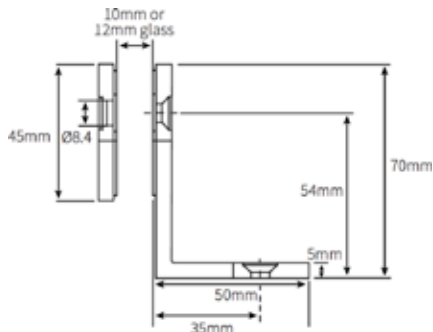

Product Image

Dimensions

Glass Preparation

### Square Balustrade Bracket

- Suitable for 10 & 12mm glass
- Wall Mounted