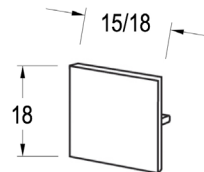

CC15/18

FRAMELESS GLASS BATHROOM HARDWARE

Product Image

Dimensions

DETAILS

Channel End Cap

- To suit CS15/18 Channel

FINISHES