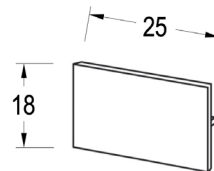

# FRAMELESS GLASS BATHROOM HARDWARE

Product Image

Dimensions

### Channel End Cap

- To suit 45° mitre on CS18 Channel