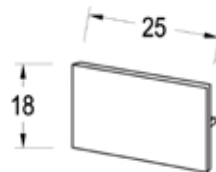

# FRAMELESS GLASS BATHROOM HARDWARE

Product Image

Dimensions