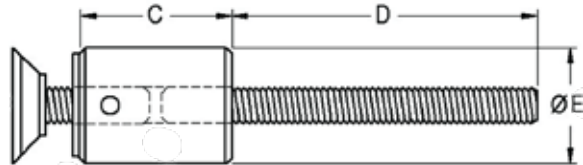

# FRAMELESS GLASS ANCHOR FIXINGS

Product Image

Glass Preparation

PRODUCT CODE	BUSH	A	B	C	D	E
GSCC-19xC	CCB6	22mm	10mm	10mm	M6 x 50mm	19mm
				20mm		
				30mm		
GSCC-25xC				40mm		25mm
				50mm		
GSCC-32xC	CCB10	30mm	18mm	As Above	M10 x 50mm	32mm

Dimensions