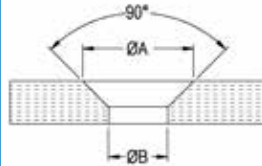

# FRAMELESS GLASS ANCHOR FIXINGS

Product Image

Glass Preparation

PRODUCT CODE	BUSH	A	B	C	D	E
GSCC-19xC	CCB6	22mm	10mm	10mm	M6 x 50mm	19mm
				20mm		
				30mm		
GSCC-25xC				40mm		25mm
				50mm		
GSCC-32xC	CCB10	30mm	18mm	As Above	M10 x 50mm	32mm

Dimensions