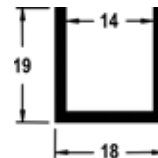

CS18

FRAMELESS GLASS BATHROOM HARDWARE

Product Image

Dimensions

DETAILS

Channel Section

- 19mm x 18mm x 2500mm

FINISHES