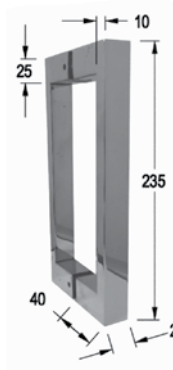

Product Image

Dimensions

Glass Preparation

DETAILS

Cubix Pull Handle Set

- To suit 10mm glass
- Square/Rectangular tube

FINISHES

- Polished

Base Material: 304 Stainless Steel