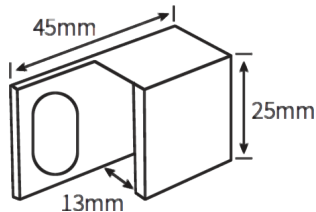

DSP-25-L
DSP-25-R

FRAMELESS GLASS BATHROOM HARDWARE

DSP-25-L

DSP-25-R

Product Image

Dimensions

2-3mm
clearance
between
glass panels

Glass Preparation

DETAILS

Shower Door Stop

- Suitable for 10mm Glass

FINISHES

- Polished Chrome
- Brushed Satin Chrome
- Other finishes may be available

Base Material: Brass