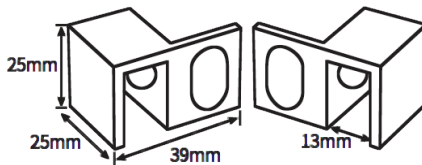

FRAMELESS GLASS BATHROOM HARDWARE

DSP-27-L
DSP-27-R

DSP-27-L

DSP-27-R

Product Image

Dimensions

2-3mm
clearance
between
glass panels

Glass Preparation

DETAILS

Shower Door Stop

- Suitable for 10mm Glass

FINISHES

- Polished Chrome
- Brushed Satin Chrome
- Other finishes may be available

Base Material: Brass