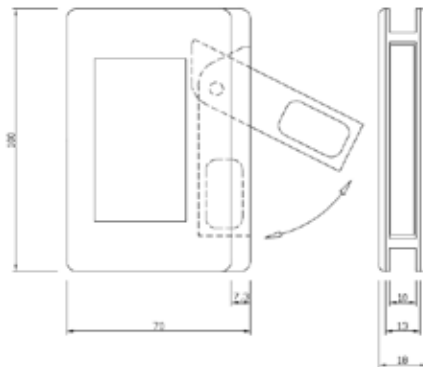

Product Image

Dimensions

Glass Preparation

DETAILS

GFS Sliding Door Flushpull

- Suitable for 8/10mm glass for Cavity Installation
- The drapping trigger allows the door to sit flush with the frame

FINISHES

- Polished Chrome
- Satin Stainless Similar
- Other finishes may be available