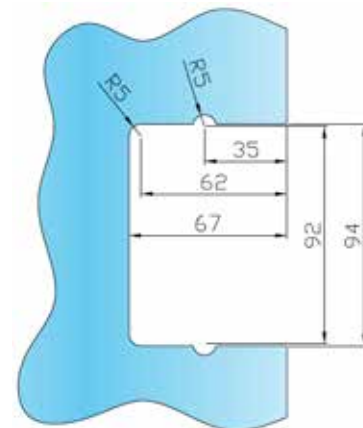

Product Image

Dimensions

Glass Preparation

DETAILS

GFS Sliding Door Flushpull

- Suitable for 8/10mm glass for Cavity Installation
- The drapping trigger allows the door to sit flush with the frame

FINISHES

- Polished Chrome
- Satin Stainless Similar
- Other finishes may be available