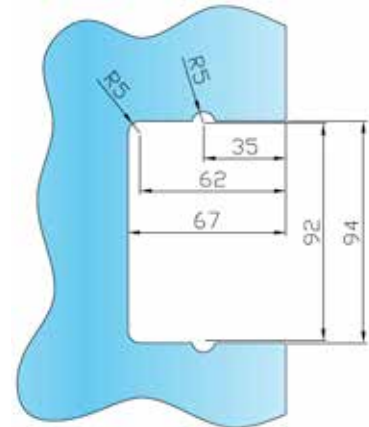

FRAMELESS GLASS SLIDING DOOR SYSTEMS

FPL100L
FPL100R

Product Image

Dimensions

Glass Preparation

DETAILS

GFS T-Lock

- Suitable for 8/10/12mm glass for Cavity Installation
- Righthand = FPL100R & Lefthand = FPL100L
- Automatic coupling
- Can be locked from the outside but always open from the inside
- In case of internal locking it is equipped with a safety mechanism
- The drapping trigger allows the door to sit flush with the frame