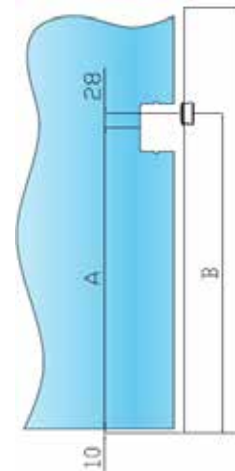

Product Image

Dimensions

Glass Preparation

DETAILS

GFS Wall Keeper T-Lock

- Self adjusting to the natural setting of the door
- Hole Receiver on post 45mm Diameter
- Calculation of the height for the hole receiver $B = A + 38\text{mm}$