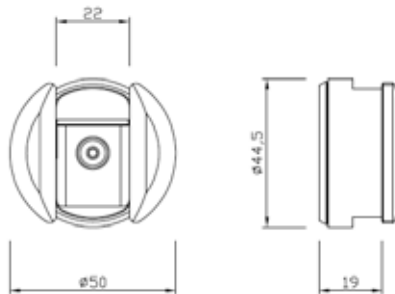

Product Image

Dimensions

Glass Preparation

DETAILS

GFS Wall Keeper T-Lock

- Self adjusting to the natural setting of the door
- Hole Receiver on post 45mm Diameter
- Calculation of the height for the hole receiver $B = A + 38\text{mm}$