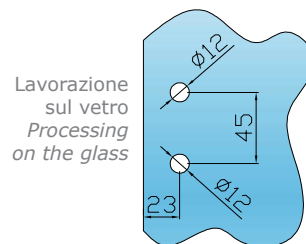

SERRATURA "PULSA GLOBE" PER STIPIE IN ACCIAIO AISI 304
Spessore vetro mm 8-10-12 mm

"PULSA GLOBE" LOCK IN STAINLESS STEEL AISI 304
Glass thickness mm 8-10-12 mm

Box: 01 pz/pcs

Codice / Code	Finiture / Finishes
E06S40810	acciaio satinato/ <i>satin stainless steel</i>
E06S40812	acciaio lucido/ <i>polished stainless steel</i>
E06S40813	acciaio oro lucido (a richiesta) <i>polished gold stainless steel (on request)</i>
E06S40816	acciaio cromato opaco (a richiesta) <i>opaque chrome stainless steel (on request)</i>

CONTROCARTELLA PER SERRATURA "PULSA CUBE" IN ACCIAIO AISI 304
Spessore vetro mm 8-10-12 mm

LOCK KEEPER FOR "PULSA CUBE" IN STAINLESS STEEL AISI 304
Glass thickness mm 8-10-12 mm

Serrature a scrocco Linea GFS