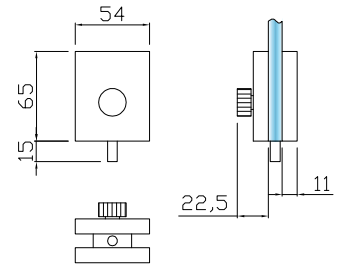

Instructions:

- Round-K case must be put in the floor with 76 mm dia. hole
- Please check the right position of the holes before inserting the case
 - Use structural glue (chemical type) and lay the piece so that it lays the upper tooth on the final floor's height
 - Previously protect the holes with paper tape
 - Keep the case adjusted with level during the application
 - Lay the closer and point the M6 screws (cylindrical head)
 - Mount the door
 - Adjust the door screwing the screws
 - Insert the cover

CATENACCIOLO CON POMOLO

Spessore vetro mm 10-12
Articolo completo di bocchetta

BOLT WITH PULL

Glass thickness mm 10-12
Fitted with lock strike keeper

Box: 01 pz/pcs

Codice/Code **Finiture/Finishes**

- GFS02302810** acciaio inox satinato/satin stainless steel
- GFS02302812** acciaio inox lucido/polished stainless steel
- GFS02302813** acciaio oro lucido
polished gold stainless steel
- GFS02302814** acciaio bronzato (a richiesta)
bronze stainless steel (on request)