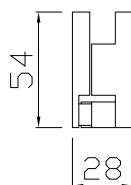

Box: 01 pz/pcs

CERNIERA PER ROUND-K
Spessore vetro 10-12 mm
Peso massimo della porta Kg 90

**HINGE FOR ROUND-K
DOOR CLOSER**
Glass thickness 10-12 mm
Maximum door weight kg 90

Codice/Code Finiture/Finishes

E08C01611 simil alluminio/similar aluminium
E08C01713 oro lucido/polished gold
E08C01715 cromo lucido/polished chrome
E08C01716 cromo opaco/opaque chrome
E08C01720 simil inox/similar stainless steel

Codice/Code Finiture/Finishes

E08C02611 simil alluminio/similar aluminium
E08C02713 oro lucido/polished gold
E08C02715 cromo lucido/polished chrome
E08C02716 cromo opaco/opaque chrome
E08C02720 simil inox/similar stainless steel

Codice/Code Finiture/Finishes

E08C03611 simil alluminio/similar aluminium
E08C03713 oro lucido/polished gold
E08C03715 cromo lucido/polished chrome
E08C03716 cromo opaco/opaque chrome
E08C03720 simil inox/similar stainless steel

**CERNIERA BASSA PER "ROUND-K"
BOTTOM HINGE FOR "ROUND-K"
DOOR CLOSER**

**CERNIERA ALTA PER "ROUND-K"
TOP HINGE FOR "ROUND-K" DOOR
CLOSER**

**PILETTA CON PERNO PER
CERNIERA ALTA PER "ROUND-K"
PIVOT FOR TOP HINGE FOR
"ROUND-K" DOOR CLOSER**

**LAVORAZIONE SUL VETRO
PROCESSING ON THE GLASS**

Istruzioni

1. Il bicchiere Round-k va inserito a pavimento con il foro $\varnothing$ 76 mm
2. Guardare bene la giusta posizione dei fori prima di posare il bicchiere
   - Usare colla strutturale tipo chimico ed adagiare il pezzo affinché posi il dentino superficiale sopra la quota pavimento finito
   - Proteggere i fori precedentemente con nastro carta
   - Nella posa mantenere il bicchiere in bolla
   - Adagiare la pompa e puntare le viti M6 testa cilindrica
   - Montare la porta
   - Regolare la porta stringendo le viti
   - Inserire il coperchio

Instructions: