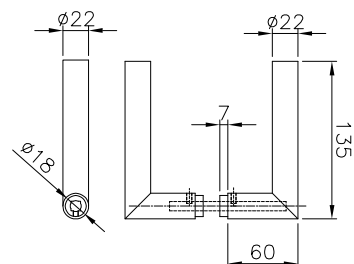

Serrature a scrocco Linea GFS

Latch locks GFS Line

Box: 01 pz/pcs

Codice / Code	Finiture / Finishes
E06S74810	acciaio satinato/satin stainless steel
E06S74812	acciaio lucido/polished stainless steel

Box: 01 cp/pair

Codice / Code	Finiture / Finishes
E06S70810	acciaio satinato/satin stainless steel
E06S70812	acciaio lucido/polished stainless steel
E06S70813	acciaio oro lucido (a richiesta) polished gold stainless steel (on request)
E06S70816	acciaio cromato opaco (a richiesta) opaque chrome stainless steel (on request)