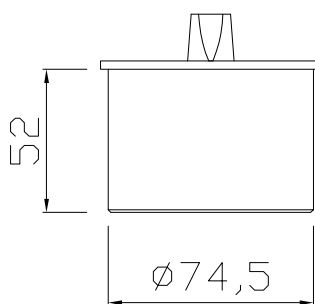

Chiudiporta Door closers

CHIUDIPIORTA TONDO "ROUND-K" COMPLETO DI COPERCHIO

- adatto per porte interne senza battuta
- fermo 0-90°
- peso massimo della porta 90 kg
- larghezza massima della porta 900 mm

ROUND-K DOOR CLOSER COMPLETE WITH COVER

- suitable for internal doors without leaf stop at 0-90°
- maximum door weight 90 kg
- maximum door width 900 mm

Box: 01 pz/pcs

Codice/Code Finiture/Finishes

E08R00611	simil alluminio/similar aluminium
E08R00713	oro lucido/polished gold
E08R00715	Cromo lucido/polished chrome
E08R00716	Cromo opaco/opaque chrome
E08R00720	simil inox/similar stainless steel