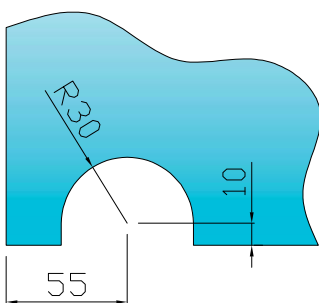

**LAVORAZIONE SUL VETRO
PROCESSING ON THE GLASS**

Istruzioni

1. Il bicchiere Round-k va inserito a pavimento con il foro $\varnothing$ 76 mm
2. Guardare bene la giusta posizione dei fori prima di posare il bicchiere
   - Usare colla strutturale tipo chimico ed adagiare il pezzo affinché posi il dentino superficiale sopra la quota pavimento finito
   - Proteggere i fori precedentemente con nastro carta
   - Nella posa mantenere il bicchiere in bolla
   - Adagiare la pompa e puntare le viti M6 testa cilindrica
   - Montare la porta
   - Regolare la porta stringendo le viti
   - Inserire il coperchio

Instructions:

1. Round-K case must be put in the floor with 76 mm dia. hole
2. Please check the right position of the holes before inserting the case
   - Use structural glue (chemical type) and lay the piece so that it lays the upper tooth on the final floor's height
   - Previously protect the holes with paper tape
   - Keep the case adjusted with level during the application
   - Lay the closer and point the M6 screws (cylindrical head)
   - Mount the door
   - Adjust the door screwing the screws
   - Insert the cover