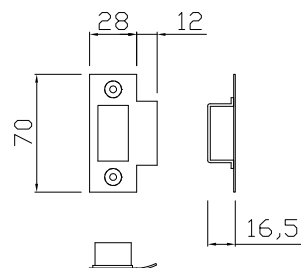

Box: 01 pz/pcs

Codice / Code	Finiture / Finishes
E06S74810	acciaio satinato/satin stainless steel
E06S74812	acciaio lucido/polished stainless steel