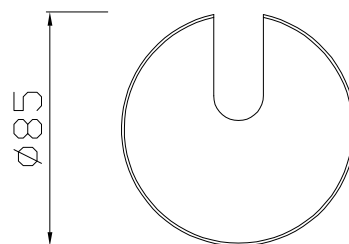

Chiudiporta Door closers

CHIUDIPIORTA TONDO "ROUND-K" COMPLETO DI COPERCHIO

- adatto per porte interne senza battuta
- fermo 0-90°
- peso massimo della porta 90 kg
- larghezza massima della porta 900 mm

ROUND-K DOOR CLOSER COMPLETE WITH COVER

- suitable for internal doors without leaf stop at 0-90°
- maximum door weight 90 kg
- maximum door width 900 mm

Box: 01 pz/pcs

Codice/Code Finiture/Finishes

E08R00611	simil alluminio/similar aluminium
E08R00713	oro lucido/polished gold
E08R00715	Cromo lucido/polished chrome
E08R00716	Cromo opaco/opaque chrome
E08R00720	simil inox/similar stainless steel