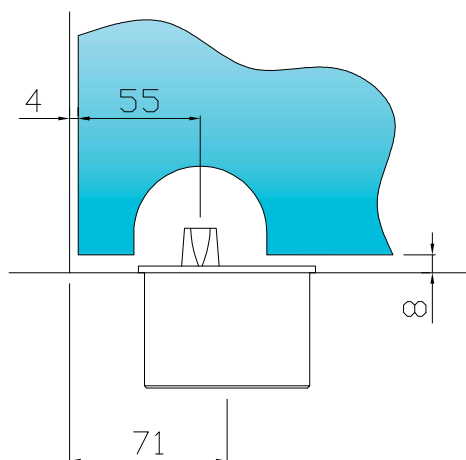

Chiudiporta Door closers

CHIUDIPIORTA TONDO "ROUND-K" COMPLETO DI COPERCHIO

- adatto per porte interne senza battuta
- fermo 0-90°
- peso massimo della porta 90 kg
- larghezza massima della porta 900 mm

ROUND-K DOOR CLOSER COMPLETE WITH COVER

- suitable for internal doors without leaf stop at 0-90°
- maximum door weight 90 kg
- maximum door width 900 mm

Box: 01 pz/pcs

Codice/Code Finiture/Finishes

E08R00611	simil alluminio/similar aluminium
E08R00713	oro lucido/polished gold
E08R00715	Cromo lucido/polished chrome
E08R00716	Cromo opaco/opaque chrome
E08R00720	simil inox/similar stainless steel