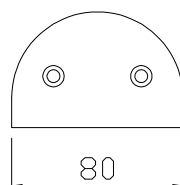

Box: 01 pz/pcs

CERNIERA PER ROUND-K
Spessore vetro 10-12 mm
Peso massimo della porta Kg 90

**HINGE FOR ROUND-K
DOOR CLOSER**
Glass thickness 10-12 mm
Maximum door weight kg 90

Codice/Code Finiture/Finishes

E08C01611 simil alluminio/similar aluminium
E08C01713 oro lucido/polished gold
E08C01715 cromo lucido/polished chrome
E08C01716 cromo opaco/opaque chrome
E08C01720 simil inox/similar stainless steel

Codice/Code Finiture/Finishes

E08C02611 simil alluminio/similar aluminium
E08C02713 oro lucido/polished gold
E08C02715 cromo lucido/polished chrome
E08C02716 cromo opaco/opaque chrome
E08C02720 simil inox/similar stainless steel

Codice/Code Finiture/Finishes

E08C03611 simil alluminio/similar aluminium
E08C03713 oro lucido/polished gold
E08C03715 cromo lucido/polished chrome
E08C03716 cromo opaco/opaque chrome
E08C03720 simil inox/similar stainless steel

**CERNIERA BASSA PER "ROUND-K"
BOTTOM HINGE FOR "ROUND-K"
DOOR CLOSER**

**CERNIERA ALTA PER "ROUND-K"
TOP HINGE FOR "ROUND-K" DOOR
CLOSER**

**PILETTA CON PERNO PER
CERNIERA ALTA PER "ROUND-K"
PIVOT FOR TOP HINGE FOR
"ROUND-K" DOOR CLOSER**

**LAVORAZIONE SUL VETRO
PROCESSING ON THE GLASS**

Istruzioni

1. Il bicchiere Round-k va inserito a pavimento con il foro $\varnothing$ 76 mm
2. Guardare bene la giusta posizione dei fori prima di posare il bicchiere
   - Usare colla strutturale tipo chimico ed adagiare il pezzo affinché posi il dentino superficiale sopra la quota pavimento finito
   - Proteggere i fori precedentemente con nastro carta
   - Nella posa mantenere il bicchiere in bolla
   - Adagiare la pompa e puntare le viti M6 testa cilindrica
   - Montare la porta
   - Regolare la porta stringendo le viti
   - Inserire il coperchio

Instructions: