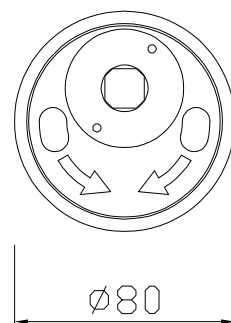

Chiudiporta Door closers

CHIUDIPIORTA TONDO "ROUND-K" COMPLETO DI COPERCHIO

- adatto per porte interne senza battuta
- fermo 0-90°
- peso massimo della porta 90 kg
- larghezza massima della porta 900 mm

ROUND-K DOOR CLOSER COMPLETE WITH COVER

- suitable for internal doors without leaf stop at 0-90°
- maximum door weight 90 kg
- maximum door width 900 mm

Box: 01 pz/pcs

Codice/Code Finiture/Finishes

E08R00611	simil alluminio/similar aluminium
E08R00713	oro lucido/polished gold
E08R00715	Cromo lucido/polished chrome
E08R00716	Cromo opaco/opaque chrome
E08R00720	simil inox/similar stainless steel