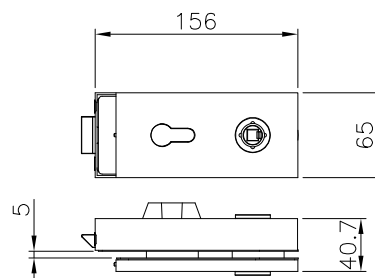

"PULSA CUBE" LOCK IN STAINLESS STEEL AISI 304
Glass thickness 8-10-12 mm

Box: 01 pz/pcs

Codice / Code

Finiture / Finishes

E06S10810	acciaio satinato/ <i>satin stainless steel</i>
E06S10812	acciaio lucido/ <i>polished stainless steel</i>
E06S10813	acciaio oro lucido (a richiesta) <i>polished gold stainless steel (on request)</i>
E06S10816	acciaio cromato opaco (a richiesta) <i>opaque chrome stainless steel (on request)</i>

SERRATURA "PULSA CUBE" PER STIPITE IN ACCIAIO AISI 304
Spessore vetro 8-10-12 mm

"PULSA CUBE" LOCK IN STAINLESS STEEL AISI 304
Glass thickness 8-10-12 mm

Box: 01 pz/pcs

Codice / Code

Finiture / Finishes

E06S11810	acciaio satinato/ <i>satin stainless steel</i>
E06S11812	acciaio lucido/ <i>polished stainless steel</i>
E06S11813	acciaio oro lucido (a richiesta) <i>polished gold stainless steel (on request)</i>
E06S11816	acciaio cromato opaco (a richiesta) <i>opaque chrome stainless steel (on request)</i>