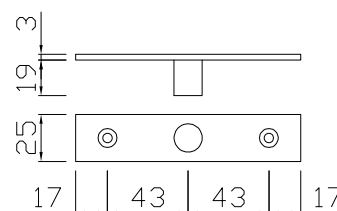

Box: 01 pz/pcs

CERNIERA PER ROUND-K
Spessore vetro 10-12 mm
Peso massimo della porta Kg 90

**HINGE FOR ROUND-K
DOOR CLOSER**
Glass thickness 10-12 mm
Maximum door weight kg 90

Codice/Code Finiture/Finishes

E08C01611 simil alluminio/similar aluminium
E08C01713 oro lucido/polished gold
E08C01715 cromo lucido/polished chrome
E08C01716 cromo opaco/opaque chrome
E08C01720 simil inox/similar stainless steel

Codice/Code Finiture/Finishes

E08C02611 simil alluminio/similar aluminium
E08C02713 oro lucido/polished gold
E08C02715 cromo lucido/polished chrome
E08C02716 cromo opaco/opaque chrome
E08C02720 simil inox/similar stainless steel

Codice/Code Finiture/Finishes

E08C03611 simil alluminio/similar aluminium
E08C03713 oro lucido/polished gold
E08C03715 cromo lucido/polished chrome
E08C03716 cromo opaco/opaque chrome
E08C03720 simil inox/similar stainless steel

**CERNIERA BASSA PER "ROUND-K"
BOTTOM HINGE FOR "ROUND-K"
DOOR CLOSER**

**CERNIERA ALTA PER "ROUND-K"
TOP HINGE FOR "ROUND-K" DOOR
CLOSER**

**PILETTA CON PERNO PER
CERNIERA ALTA PER "ROUND-K"
PIVOT FOR TOP HINGE FOR
"ROUND-K" DOOR CLOSER**

**LAVORAZIONE SUL VETRO
PROCESSING ON THE GLASS**

Istruzioni

1. Il bicchiere Round-k va inserito a pavimento con il foro $\varnothing$ 76 mm
2. Guardare bene la giusta posizione dei fori prima di posare il bicchiere
   - Usare colla strutturale tipo chimico ed adagiare il pezzo affinché posi il dentino superficiale sopra la quota pavimento finito
   - Proteggere i fori precedentemente con nastro carta
   - Nella posa mantenere il bicchiere in bolla
   - Adagiare la pompa e puntare le viti M6 testa cilindrica
   - Montare la porta
   - Regolare la porta stringendo le viti
   - Inserire il coperchio

Instructions: