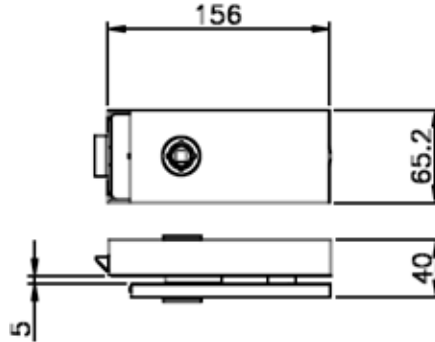

# FRAMELESS GLASS PIVOT DOOR HARDWARE

PCL-NC &  
PCL-HS

Product Image

Dimensions

Glass Preparation

### Pulsa Cube Lock with No Cylinder

- Suitable for 8/10/12mm glass