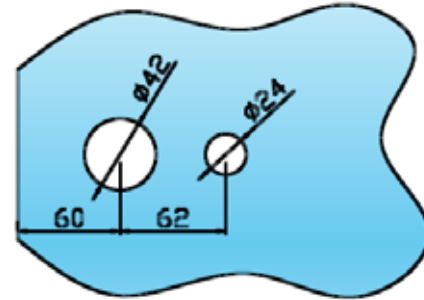

# FRAMELESS GLASS PIVOT DOOR HARDWARE

PCL-NC &  
PCL-HS

Product Image

Dimensions

Glass Preparation

### Pulsa Cube Lock with No Cylinder

- Suitable for 8/10/12mm glass