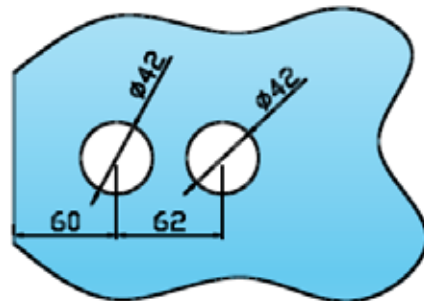

FRAMELESS GLASS PIVOT DOOR HARDWARE

PCL-C &
PCL-HS

Product Image

Dimensions

Glass Preparation

DETAILS

Pulsa Cube Lock with Cylinder

- Suitable for 8/10/12mm glass