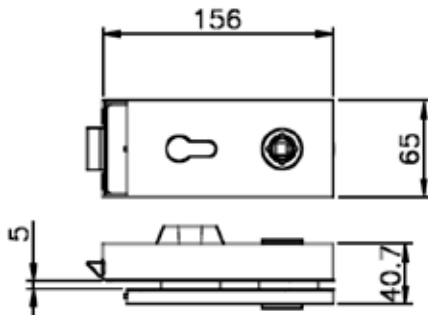

FRAMELESS GLASS PIVOT DOOR HARDWARE

PCL-C &
PCL-HS

Product Image

Dimensions

Glass Preparation

DETAILS

Pulsa Cube Lock with Cylinder

- Suitable for 8/10/12mm glass