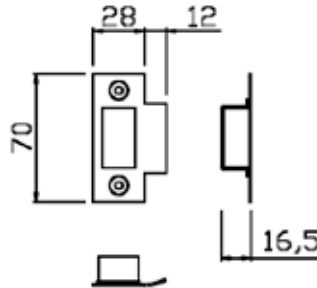

# FRAMELESS GLASS PIVOT DOOR HARDWARE

NO  
GLASS  
CUTOUT  
REQUIRED

Product Image

Dimensions

Glass Preparation