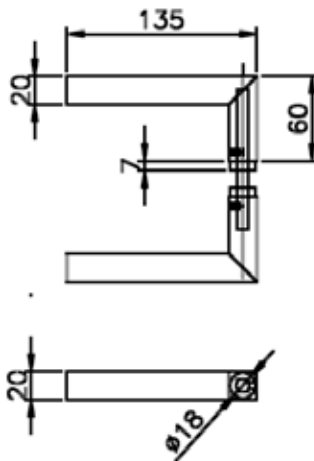

FRAMELESS GLASS PIVOT DOOR HARDWARE

PCL-HS

Product Image

Dimensions

NO
GLASS
CUTOUT
REQUIRED

Glass Preparation

DETAILS

Handle Set for Pulsa Cube Lock