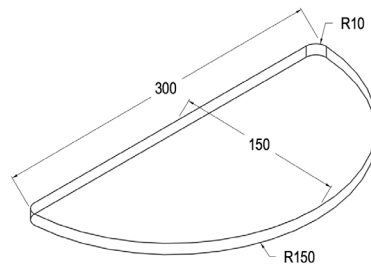

Product Image

Dimensions

### Half Circle Shelf

- 10mm toughened glass
- R150mm x 300mm
- Flat polished edges