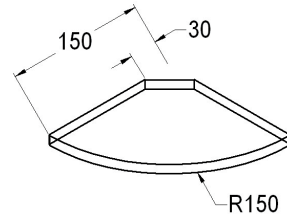

# FRAMELESS GLASS BATHROOM HARDWARE

Product Image

Dimensions

### 150mm Radius Glass Corner Shelf

- 10mm toughened glass
- Flat polished edges
- 30 x 30 cutout from corner