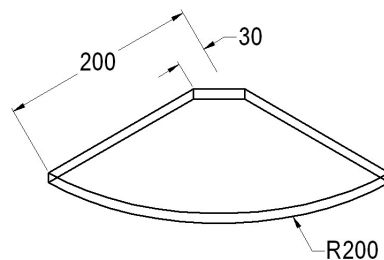

Product Image

Dimensions

#### 200mm Radius Glass Corner Shelf

- 10mm toughened glass
- Flat polished edges
- 30 x 30 cutout from corner