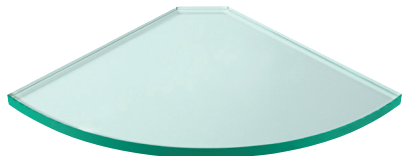

GS250

FRAMELESS GLASS BATHROOM HARDWARE

Product Image