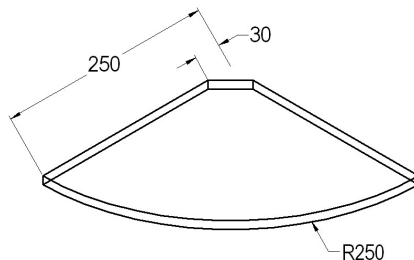

# FRAMELESS GLASS BATHROOM HARDWARE

Product Image

Dimensions

### 250mm Radius Glass Corner Shelf

- 10mm toughened glass
- Flat polished edges
- 30 x 30 cutout from corner