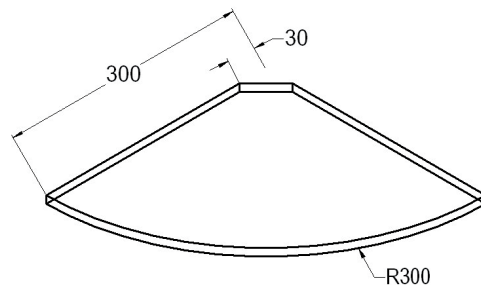

Product Image

Dimensions

DETAILS300mm Radius Glass Corner Shelf

- 10mm toughened glass
- Flat polished edges
- 30 x 30 cutout from corner

FINISHES

- Clear