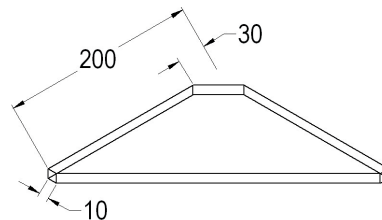

GSA200

FRAMELESS GLASS BATHROOM HARDWARE

Product Image

Dimensions

DETAILS

200mm Angled Glass Corner Shelf

- 10mm toughened glass
- Flat polished edges
- 30 x 30 cutout from corner

FINISHES