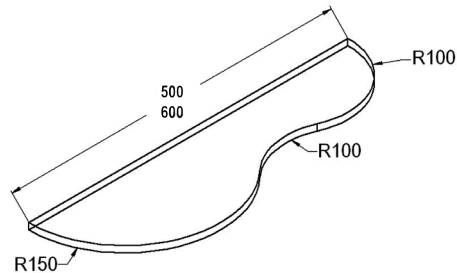

Product Image

Dimensions

#### Curved/Wave Shelf

- 10mm toughened glass
- GS-WAVE is 600mm long
- Flat polished edges