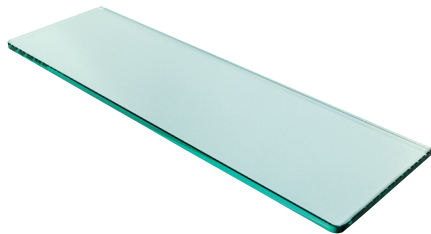

GSL500

FRAMELESS GLASS BATHROOM HARDWARE

Product Image

Dimensions

DETAILS

Straight Shelf

- 10mm toughened glass
- 150mm x 500mm
- Flat polished edges

FINISHES