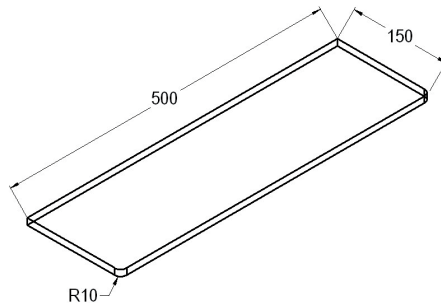

GSL500

FRAMELESS GLASS BATHROOM HARDWARE

Product Image

Dimensions

DETAILS

Straight Shelf

- 10mm toughened glass
- 150mm x 500mm
- Flat polished edges

FINISHES