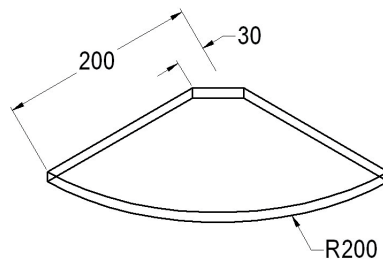

Product Image

Dimensions

DETAILS

200mm Radius Glass Corner Shelf

- 10mm toughened glass
- Flat polished edges
- 30 x 30 cutout from corner

FINISHES

- Clear
- Ultra Clear