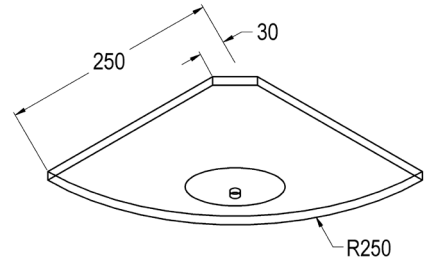

GSS250

FRAMELESS GLASS BATHROOM HARDWARE

Product Image

Dimensions

DETAILS

250mm Radius Glass Corner Soap Shelf

- 10mm toughened glass
- Polished recessed area for soap with drainage hole
- Flat polished edges
- 30 x 30 cutout from corner