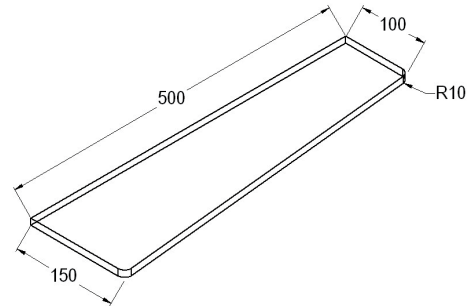

Product Image

Dimensions

DETAILS

Tapered Shelf

- 10mm toughened glass
- 100mm/150mm x 500mm
- Flat polished edges

FINISHES

- Clear