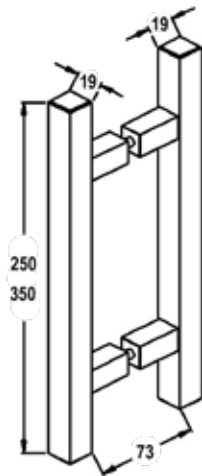

Product Image

Dimensions

Glass Preparation

DETAILS

Fineline Square Pull Handle Set

- To suit 10mm glass
- Square tube

FINISHES

- Polished
- Satin

Base material: 304 Stainless Steel