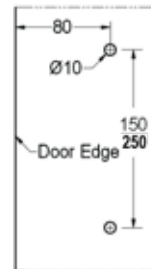

Product Image

Dimensions

Glass Preparation

DETAILS

Fineline Square Pull Handle Set

- To suit 10mm glass
- Square tube

FINISHES

- Polished
- Satin