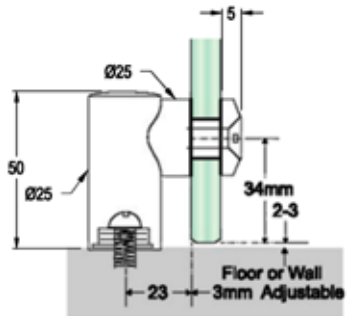

# FRAMELESS GLASS PIVOT DOOR HARDWARE

Product Image

Dimensions

Glass Preparation

### Glass to Wall or Floor Connector

- Suitable for 10/12mm glass