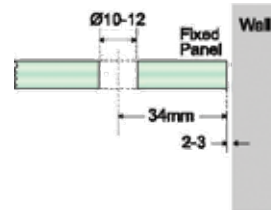

# FRAMELESS GLASS PIVOT DOOR HARDWARE

Product Image

Dimensions

Glass Preparation