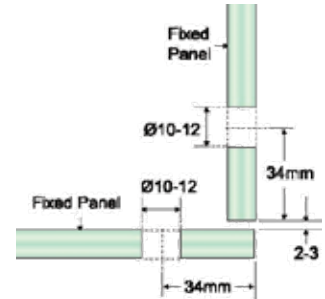

Product Image

Dimensions

Glass Preparation

DETAILS

Glass to Glass or Floor Connector

- Suitable for 10/12mm glass

FINISHES

- Satin