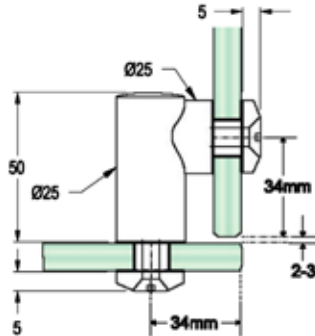

Product Image

Dimensions

Glass Preparation

DETAILS

Glass to Glass or Floor Connector

- Suitable for 10/12mm glass

FINISHES

- Satin

Base material: 304 Stainless Steel