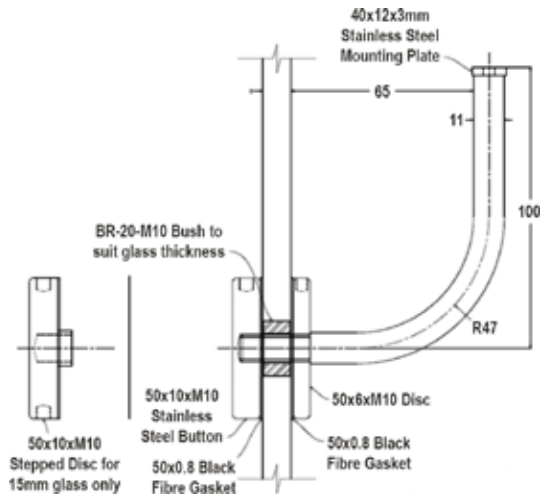

HB50/R/90 HB50/R/90W

FRAMELESS GLASS BALUSTRADE & POOL FENCE HARDWARE

Product Image

Dimensions

DETAILS

Metro Handrail Bracket

- Suitable for 12mm toughened glass
- Requires 20mm diameter hole in glass
- Round arm section with 40x12x3mm Mounting Plate
- HB50/R/90 - Glass mounted
- HB50/R/90W - Wall Mounted

FINISHES

- Polished
- Satin

Base material: 316 Stainless Steel