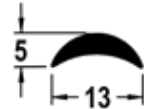

HR1

DETAILS

Half Round Waterbar

- HR1 Stock length 2500mm
- HR2 Stock Length 1500mm

FINISHES

- Polished Silver Anodised
- Natural Anodised
- Matt Black
- Clear Acrylic (HR2)
- Other finishes may be available

Base Material: Aluminium