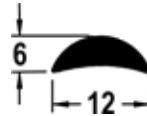

HR1/HR2

FRAMELESS GLASS BATHROOM HARDWARE

HR2

Product Image

HR1

HR2

Dimensions

HR1

DETAILS

Half Round Waterbar

- HR1 Stock length 2500mm
- HR2 Stock Length 1500mm

FINISHES

- Polished Silver Anodised
- Natural Anodised
- Matt Black
- Clear Acrylic (HR2)
- Other finishes may be available

Base Material: Aluminium