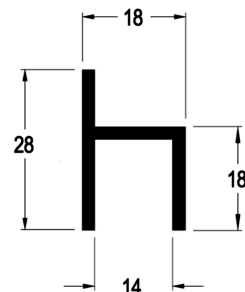

Product Image

Dimensions

DETAILS

Channel Section

- 28mm x 18mm x 3000mm

FINISHES

- Polished Silver Anodised
- Natural Anodised
- Polished Gold Anodised
- Other finishes may be available

Base Material: Aluminium