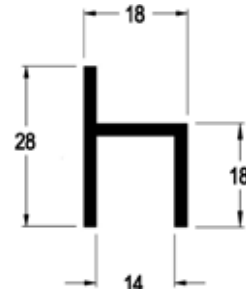

Product Image

Dimensions

DETAILS

Channel Section

- 28mm x 18mm x 3000mm

FINISHES

- Polished Silver Anodised
- Natural Anodised
- Other finishes may be available

Base Material: Aluminium