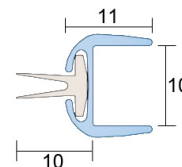

FRAMELESS GLASS PIVOT DOOR HARDWARE

IS7355si
IS7345si

IS7355si

IS7345si

Product Image

Dimensions

DETAILS

Kllargo Door Seal

- IS7355si suits 12mm glass
- IS7345si suits 10mm glass
- Standard Length 3000mm, other lengths available
- High temperature semi-transparent silicone flexible twin-fin seal
- Provide ambient temperature smoke containment
- Draught & dust protection