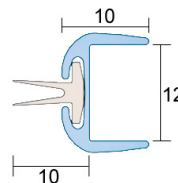

FRAMELESS GLASS PIVOT DOOR HARDWARE

IS7355si
IS7345si

IS7355si

IS7345si

Product Image

Dimensions

DETAILS

Kllargo Door Seal

- IS7355si suits 12mm glass
- IS7345si suits 10mm glass
- Standard Length 3000mm, other lengths available
- High temperature semi-transparent silicone flexible twin-fin seal
- Provide ambient temperature smoke containment
- Draught & dust protection