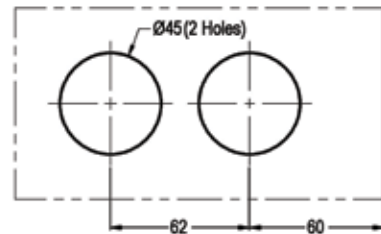

Lever Lock & Latch Sets

FRAMELESS GLASS PIVOT DOOR HARDWARE

Product Image

Dimensions

Glass Preparation

DETAILS

LLJ-01 Lever Lockset

- Suitable for 10/12mm glass
- Locking to timber or aluminium jamb
- Other Lever Lock & Latch Sets available with the same glass preparation:
 - LLG-02 locking to sidelite
 - LLJ-03 latching to timber or aluminium jamb
 - LLG-04 latching to glass sidelite