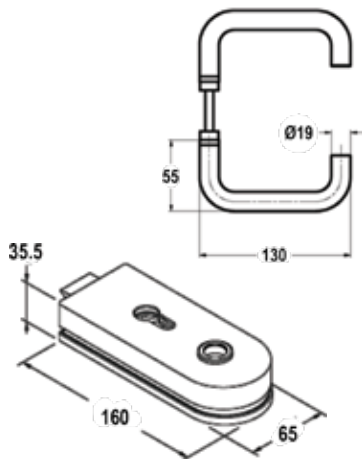

Lever Lock & Latch Sets

FRAMELESS GLASS PIVOT DOOR HARDWARE

Product Image

Dimensions

Glass Preparation

DETAILS

LLJ-01 Lever Lockset

- Suitable for 10/12mm glass
- Locking to timber or aluminium jamb
- Other Lever Lock & Latch Sets available with the same glass preparation:
 - LLG-02 locking to sidelite
 - LLJ-03 latching to timber or aluminium jamb
 - LLG-04 latching to glass sidelite