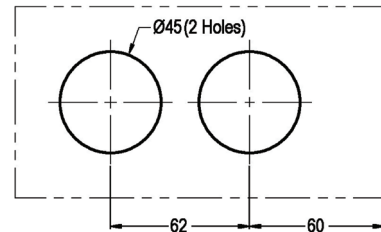

Lever Lock & Latch Sets

FRAMELESS GLASS PIVOT DOOR HARDWARE

Product Image

Dimensions

Glass Preparation

DETAILS

LLJ-01 Lever Lockset

- Suitable for 10/12mm glass
- Locking to timber or aluminium jamb
- Other Lever Lock & Latch Sets available with the same glass preparation:
 - LLG-02 locking to sidelite
 - LLJ-03 latching to timber or aluminium jamb
 - LLG-04 latching to glass sidelite