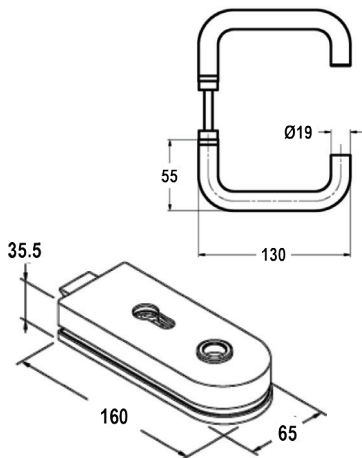

Lever Lock & Latch Sets

FRAMELESS GLASS PIVOT DOOR HARDWARE

Product Image

Dimensions

Glass Preparation

DETAILS

LLJ-01 Lever Lockset

- Suitable for 10/12mm glass
- Locking to timber or aluminium jamb
- Other Lever Lock & Latch Sets available with the same glass preparation:
 - LLG-02 locking to sidelite
 - LLJ-03 latching to timber or aluminium jamb
 - LLG-04 latching to glass sidelite