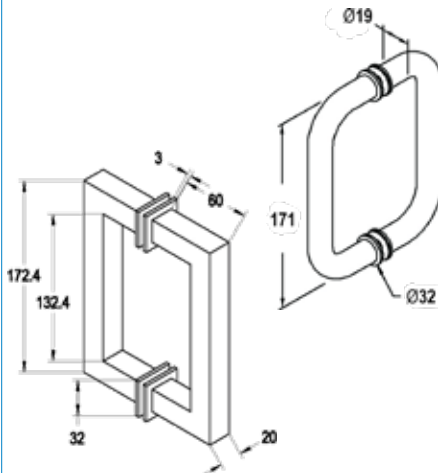

# FRAMELESS GLASS BATHROOM HARDWARE

M152  
MS152

Product Image

Dimensions

Glass Preparation

### Double D Pull Handle Set

- To suit 10mm glass
- Round & square tube
- Suitable for our Ultraclear Glass Shower Door Panels