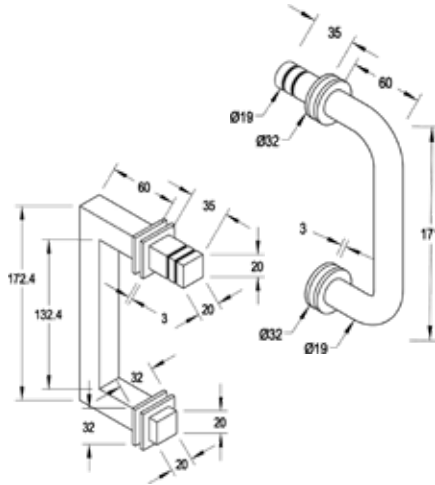

# FRAMELESS GLASS BATHROOM HARDWARE

**M152K**  
**MS152K**

Product Image

Dimensions

Glass Preparation

### D Pull Handle & Knob Set

- To suit 10mm glass
- Round & square tube
- Suitable for our Ultraclear Glass Shower Door Panels