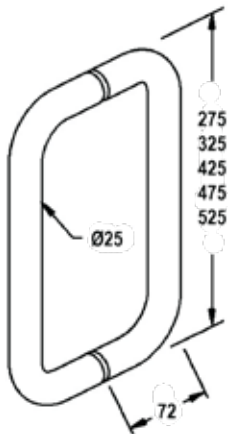

Product Image

Dimensions

Glass Preparation

DETAILS

Double D Pull Handle Set

- To suit 10mm glass
- Round tube

FINISHES

- Polished
- Satin

Base material: 304 Stainless Steel