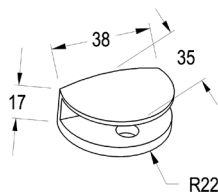

Product Image

Dimensions

**4-5mm
clearance
between
glass & wall**

Glass Preparation

DETAILS

Horseshoe Cambered Straight Shelf Bracket

- Suitable for 10mm Glass
- Two fixing holes & supplied with wall plugs & fixing screws