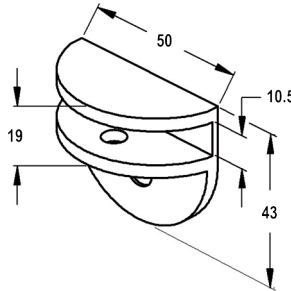

Product Image

Dimensions

**2-3mm
clearance
between
glass & surface**

Glass Preparation

DETAILS

90° Round Glass to NIB Wall/Bath Bracket

- Suitable for 10mm Glass
- No hole required in glass

FINISHES