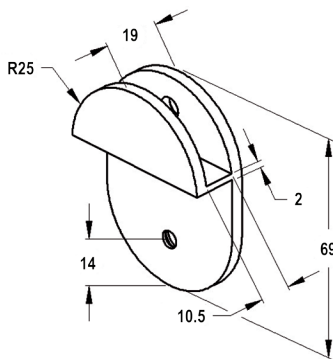

MB10VL

FRAMELESS GLASS BATHROOM HARDWARE

Product Image

Dimensions

**2-3mm
clearance
between
glass & surface**

Glass Preparation

DETAILS

180° Round Glass to NIB Wall/Bath Bracket

- Suitable for 10mm Glass
- No hole required in glass

FINISHES

- Polished Chrome
- Brushed Satin Chrome
- Polished Gold
- Matt Black
- Other finishes may be available

Base Material: Brass