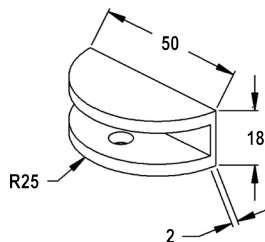

Product Image

Dimensions

2-3mm
clearance
between
glass & wall

Glass Preparation

DETAILS

Half Round Shelf Bracket

- Suitable for 6/8/10/12mm glass
- One fixing hole

FINISHES