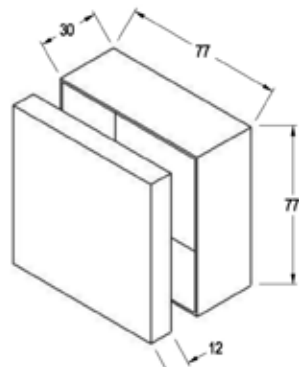

MB75/SQ

FRAMELESS GLASS BALUSTRADE & POOL FENCE HARDWARE

Product Image

Dimensions

DETAILS

Square Cover Kit

- To suit MB75/T/T30

FINISHES