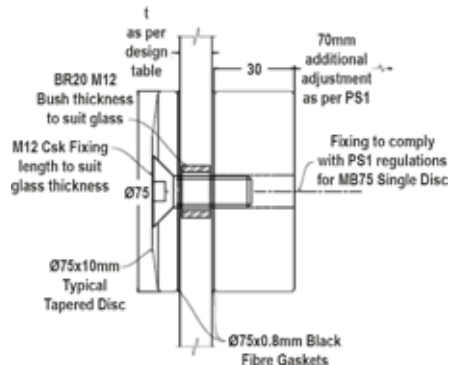

Product Image

Dimensions

### Heavyweight Single Anchor

- Suitable for 10, 12 & 15mm toughened glass
- Suitable for single line fixing through 20mm diameter holes at 400mm centres
- M12 threaded rod sold separately