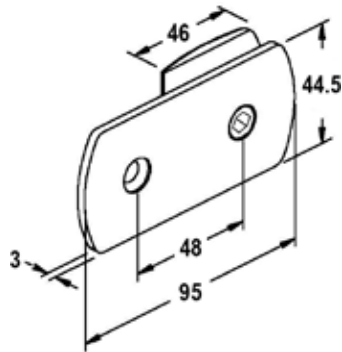

Product Image

Dimensions

Glass Preparation

DETAILS

180° Glass to Wall Bracket

- Suitable for 6mm, 8mm & 10mm glass
- Supplied with Hex Head machine screws & fixing screws/plugs

FINISHES

- Polished Chrome