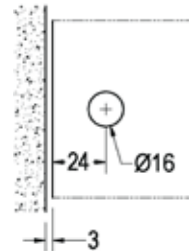

Product Image

Dimensions

Glass Preparation

DETAILS

180° Glass to Wall Bracket

- Suitable for 6mm, 8mm & 10mm glass
- Supplied with Hex Head machine screws & fixing screws/plugs

FINISHES

- Polished Chrome